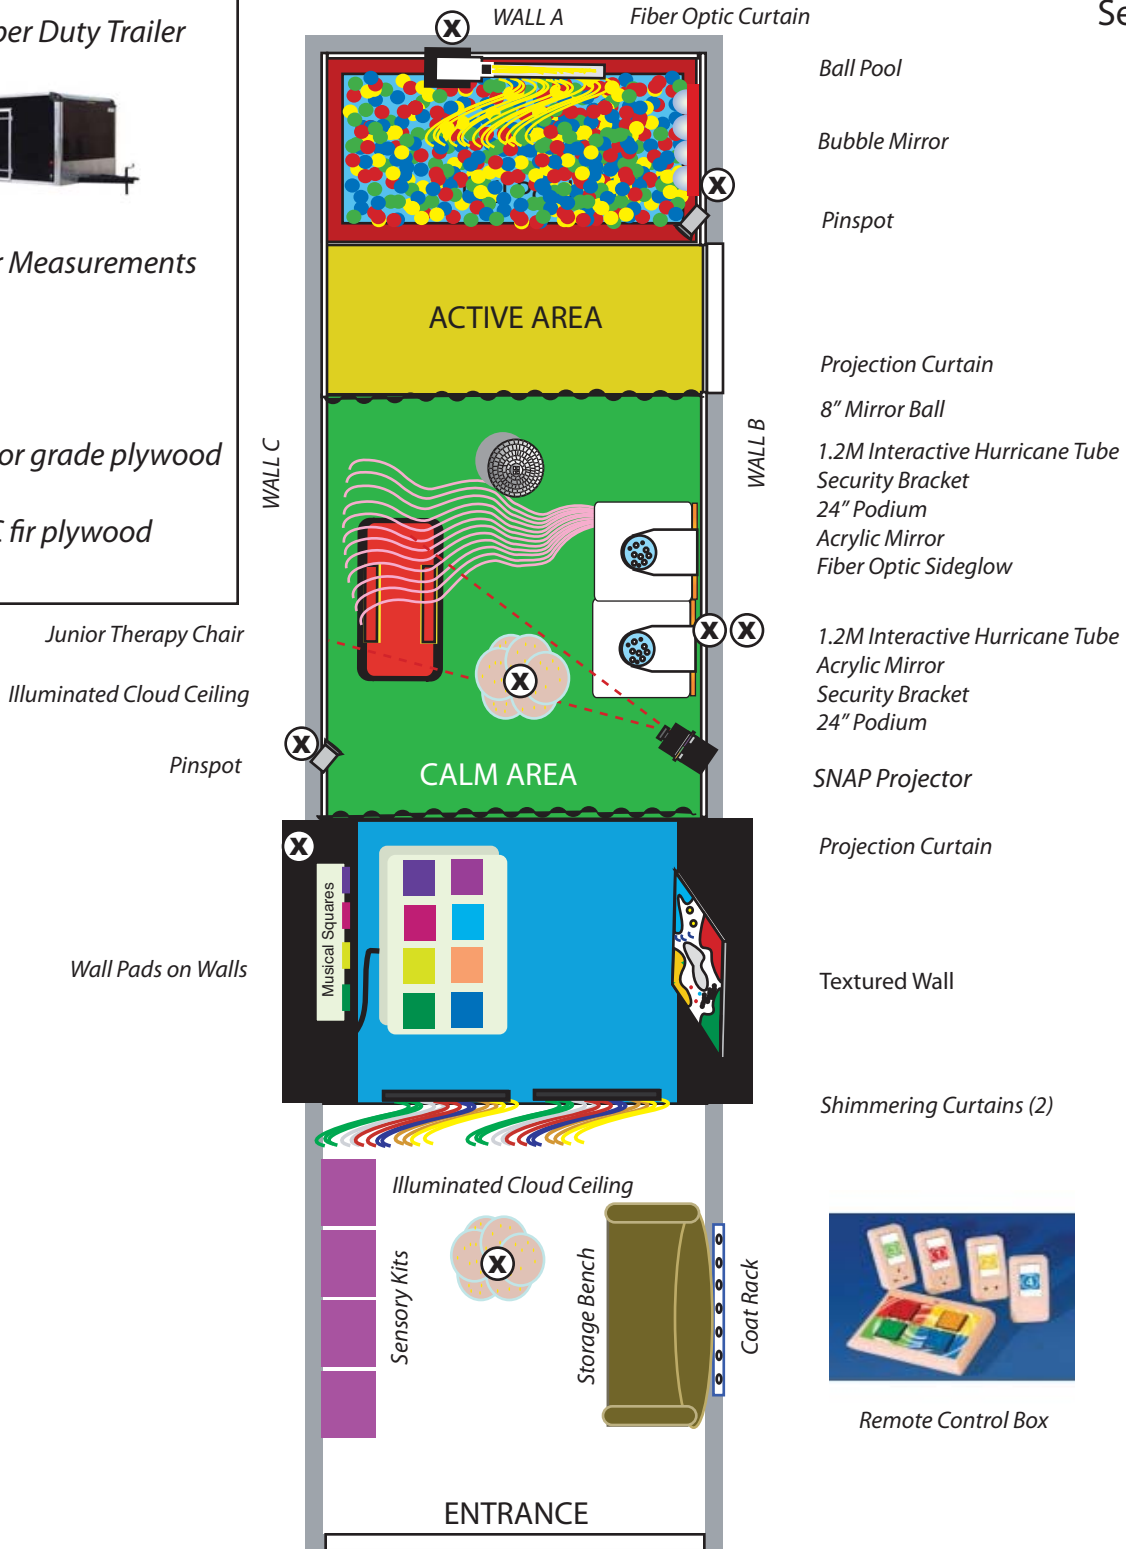

MULTI-SENSORY MOBILE ENVIRONMENT DESIGN

Car-Mate 32' Super Duty Trailer

Design is Interior Measurements
 Length: 31'8"
 Width: 8'
 Height: 80"

Floor: 3/4" exterior grade plywood painted
 Sidewall: 1/4" AC fir plywood

Sensory Rm.
 Version 1

- Ball Pool
- Bubble Mirror
- Pinspot
- Projection Curtain
- 8" Mirror Ball
- 1.2M Interactive Hurricane Tube
- Security Bracket
- 24" Podium
- Acrylic Mirror
- Fiber Optic Sideglow
- 1.2M Interactive Hurricane Tube
- Acrylic Mirror
- Security Bracket
- 24" Podium
- SNAP Projector
- Projection Curtain
- Textured Wall
- Shimmering Curtains (2)
- Remote Control Box

ROOM SPECS:		KEY:
DIMENSIONS: 31.6' x 96'	CEILING TYPE: Wood	⊕ Existing Outlets
CEILING HEIGHT: 6.5'	NO WINDOWS	○ New Outlets
WALLS: Wood		